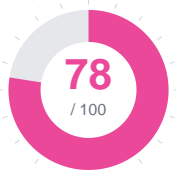

Destiny Sync Score Dashboard

Algorithmic Life Dimension Compatibility Analysis

Overall Destiny Sync Score

81.5

/ 100

Top 18% among all analyzed profiles

Based on 100,000+ personality profiles analyzed

Dimension Scores at a Glance