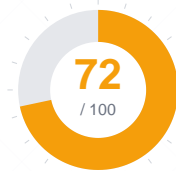

Destiny Sync Score Dashboard

Algorithmic Life Dimension Compatibility Analysis

Overall Destiny Sync Score

81.5

/ 100

Top 18% among all analyzed profiles

Based on 100,000+ personality profiles analyzed

Dimension Scores at a Glance

Love

Career

Health

Spiritual

Love & Relationships

78

78/100

Your diplomatic nature (2) combined with creative expression (3) creates warm, nurturing connections. The analytical aspect (7) may sometimes create emotional distance, but your adaptability (5) helps bridge gaps. Ideal partner profiles include Life Paths 3, 6, and 9.

Career & Wealth

85

85/100

Strong potential for career success driven by intellectual curiosity (7) and versatile communication skills (5). Your creative soul urge (3) favors careers in innovation, research, writing, or artistic fields. Financial outlook is positive with disciplined planning.

Health & Energy

72

72/100

The restless energy of your Expression 5 needs physical outlets. Your introspective Life Path 7 benefits from meditative practices. Balance mental activity with regular physical movement. Stress management through creative outlets is essential.

Spiritual Growth

91

91/100

Exceptionally high spiritual alignment. Life Path 7 is inherently spiritual, and combined with Soul Urge 3, you possess both the depth and the expressive ability to share spiritual insights. Meditation, journaling, and nature immersion amplify this energy.

Score Interpretation Guide

90-100

Exceptional

75-89

Strong

60-74

Moderate

Below 60

Developing