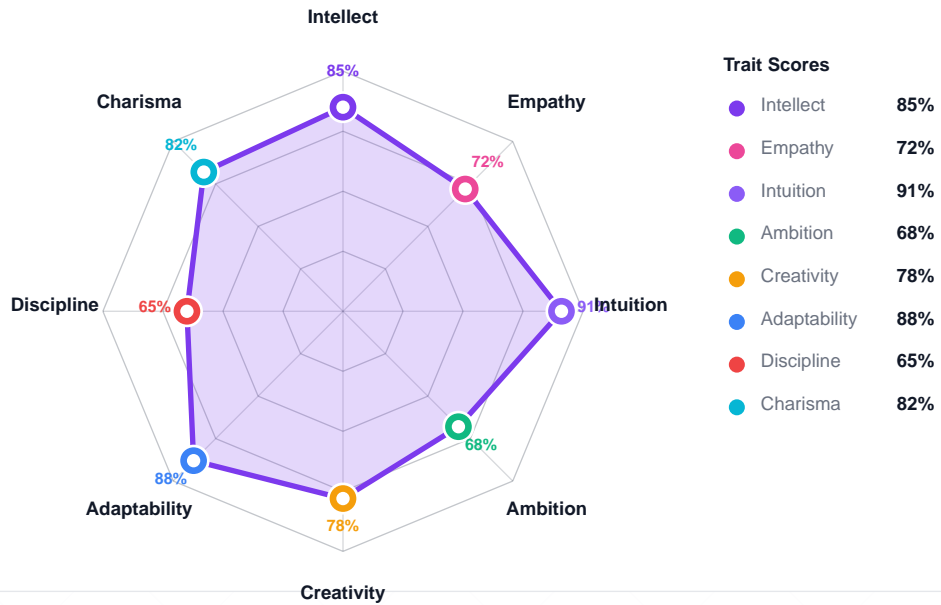

Score Interpretation Guide

90-100

Exceptional

75-89

Strong

60-74

Moderate

Below 60

Developing

Multi-Dimensional Profile

Comprehensive Trait Mapping & Pattern Visualization

Personality Trait Radar

Relative strength of eight core personality dimensions

Strengths & Growth Areas

Key Strengths